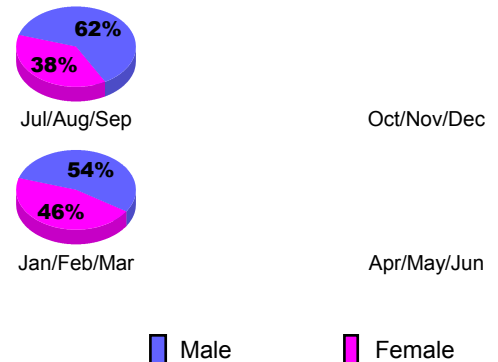

Club Results 2012-2013

Goal, New, Dropped, Gain/Loss

YTD Status Quo Clubs 2012-2013

Status Quo Clubs Compared to Status Quo Members

Club Gain/Loss 2012-2013

MEMBERSHIP

Month	Net Memb Goal	Actual New Memb	Actual Dropped Memb	Gain/Loss of Memb
2012-2013				
Jul/Aug/Sep		73	3	70
Oct/Nov/Dec		61	283	-222
Jan/Feb/Mar		128	33	95
Apr/May/Jun		177	386	-209
Totals		439	705	-266

Membership Results 2012-2013

Goal, New, Dropped, Gain/Loss

Gender Comparison 2012-2013

Membership Gain/Loss 2012-2013