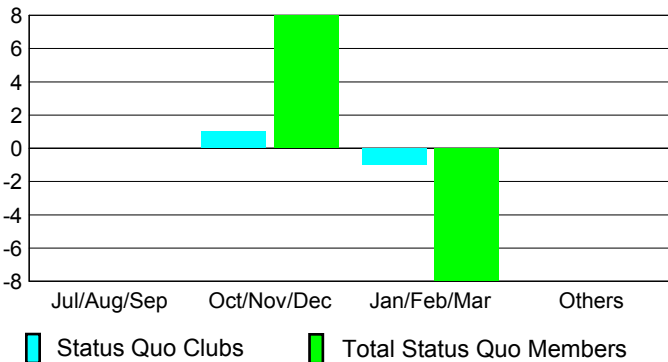

GMT: **PAUL CHOR HO FAN**

Location: **CHINA**

GMT CA: **5**

CLUBS

Month	New Club Goal	Actual New Clubs	Actual Dropped Clubs	Gain/Loss of Clubs
2012-2013				
Jul/Aug/Sep		1	1	0
Oct/Nov/Dec		0	0	0
Jan/Feb/Mar		2	2	0
Apr/May/Jun		4	0	4
Totals		7	3	4

Club Results 2012-2013

Goal, New, Dropped, Gain/Loss

YTD Status Quo Clubs 2012-2013

Status Quo Clubs Compared to Status Quo Members

Club Gain/Loss 2012-2013

MEMBERSHIP

Month	Net Memb Goal	Actual New Memb	Actual Dropped Memb	Gain/Loss of Memb
2012-2013				
Jul/Aug/Sep		73	3	70
Oct/Nov/Dec		61	283	-222
Jan/Feb/Mar		128	33	95
Apr/May/Jun		177	386	-209
Totals		439	705	-266