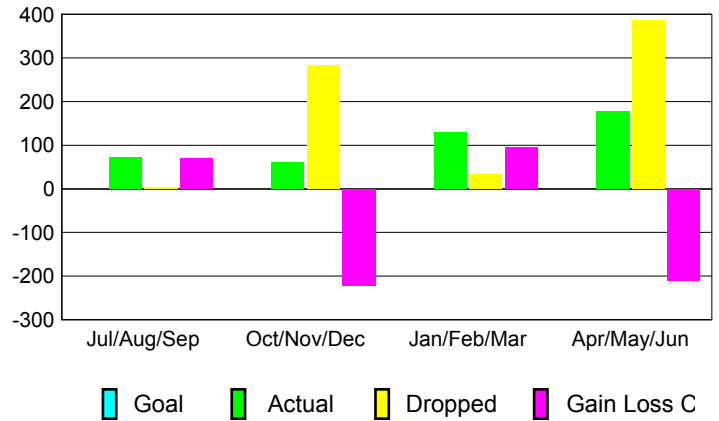

GMT: **PAUL CHOR HO FAN**

Location: **CHINA**

GMT CA: **5**

CLUBS

Month	New Club Goal	Actual New Clubs	Actual Dropped Clubs	Gain/Loss of Clubs
2012-2013				
Jul/Aug/Sep		1	1	0
Oct/Nov/Dec		0	0	0
Jan/Feb/Mar		2	2	0
Apr/May/Jun		4	0	4
Totals		7	3	4

Club Results 2012-2013

Goal, New, Dropped, Gain/Loss

YTD Status Quo Clubs 2012-2013

Status Quo Clubs Compared to Status Quo Members

Club Gain/Loss 2012-2013

MEMBERSHIP

Month	Net Memb Goal	Actual New Memb	Actual Dropped Memb	Gain/Loss of Memb
2012-2013				
Jul/Aug/Sep		73	3	70
Oct/Nov/Dec		61	283	-222
Jan/Feb/Mar		128	33	95
Apr/May/Jun		177	386	-209
Totals		439	705	-266

Membership Results 2012-2013

Goal, New, Dropped, Gain/Loss

Gender Comparison 2012-2013

Membership Gain/Loss 2012-2013