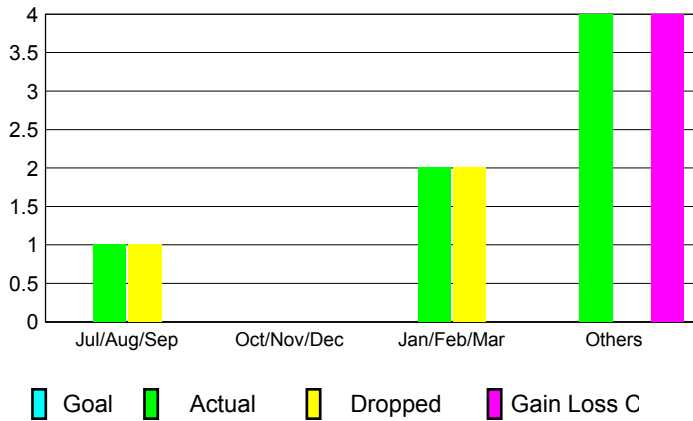

GMT: **PAUL CHOR HO FAN**

Location: **CHINA**

GMT CA: **5**

CLUBS

Month	New Club Goal	Actual New Clubs	Actual Dropped Clubs	Gain/Loss of Clubs
2012-2013				
Jul/Aug/Sep		1	1	0
Oct/Nov/Dec		0	0	0
Jan/Feb/Mar		2	2	0
Apr/May/Jun		4	0	4
Totals		7	3	4

Club Results 2012-2013

Goal, New, Dropped, Gain/Loss

YTD Status Quo Clubs 2012-2013

Status Quo Clubs Compared to Status Quo Members

Club Gain/Loss 2012-2013

MEMBERSHIP

Month	Net Memb Goal	Actual New Memb	Actual Dropped Memb	Gain/Loss of Memb
2012-2013				
Jul/Aug/Sep		73	3	70
Oct/Nov/Dec		61	283	-222
Jan/Feb/Mar		128	33	95
Apr/May/Jun		177	386	-209
Totals		439	705	-266